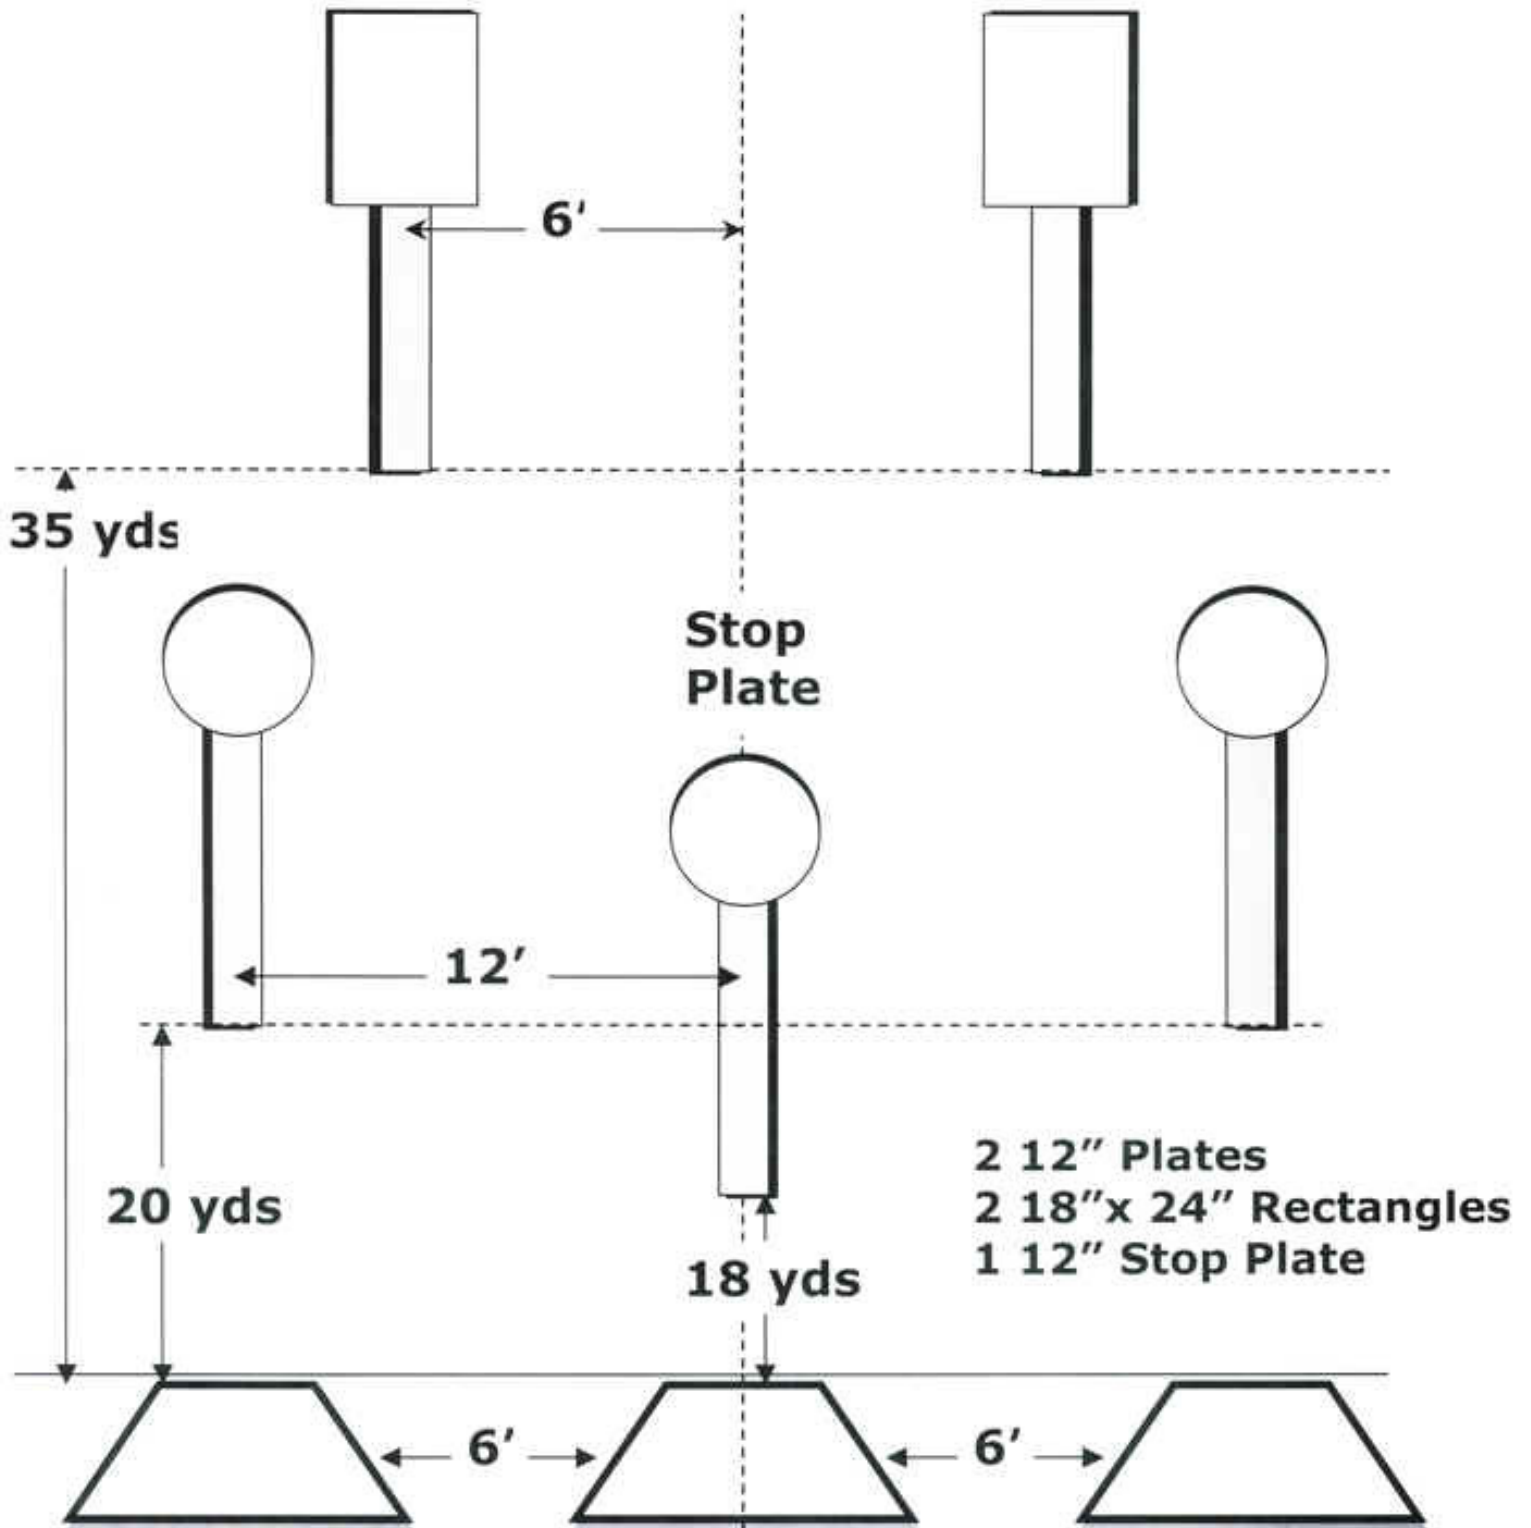

# SAFARILAND

**SPEED OPTION**

BY  
**RIDGELINE, INC.**

**4 10" Plates**  
**1 12" Stop Plate**

**FIVE TO GO**

**Stop Plate**

**7**

# WINCHESTER

AMMUNITION

**OUTER LIMITS**

4 12" Plates  
1 12" Stop Plate