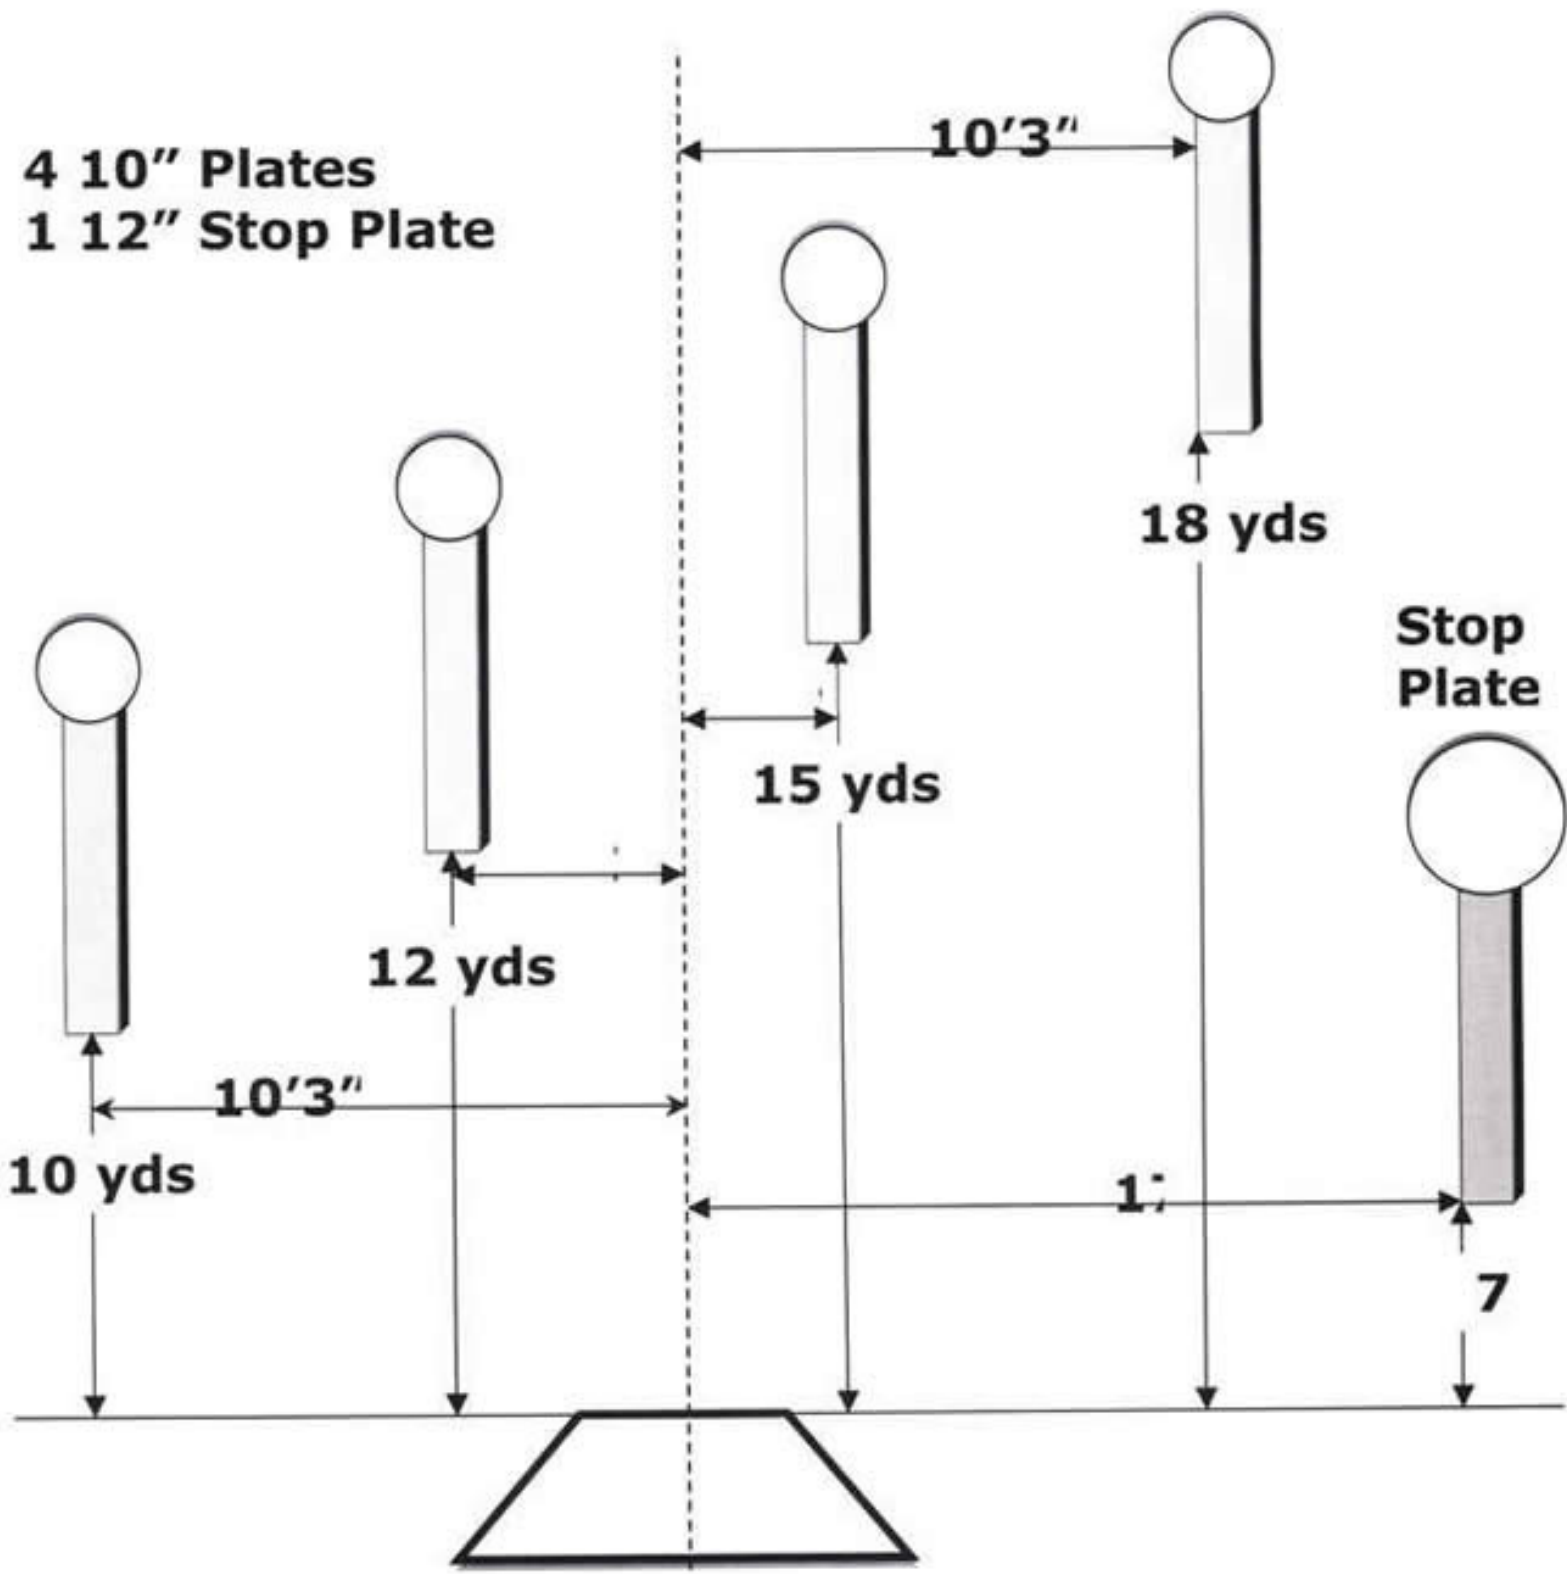

# SAFARILAND

**SPEED OPTION**

BY  
**RIDGELINE, INC.**

**4 10" Plates**  
**1 12" Stop Plate**

**FIVE TO GO**

**Stop Plate**

**7**

# WINCHESTER

AMMUNITION

**OUTER LIMITS**

4 12" Plates  
1 12" Stop Plate