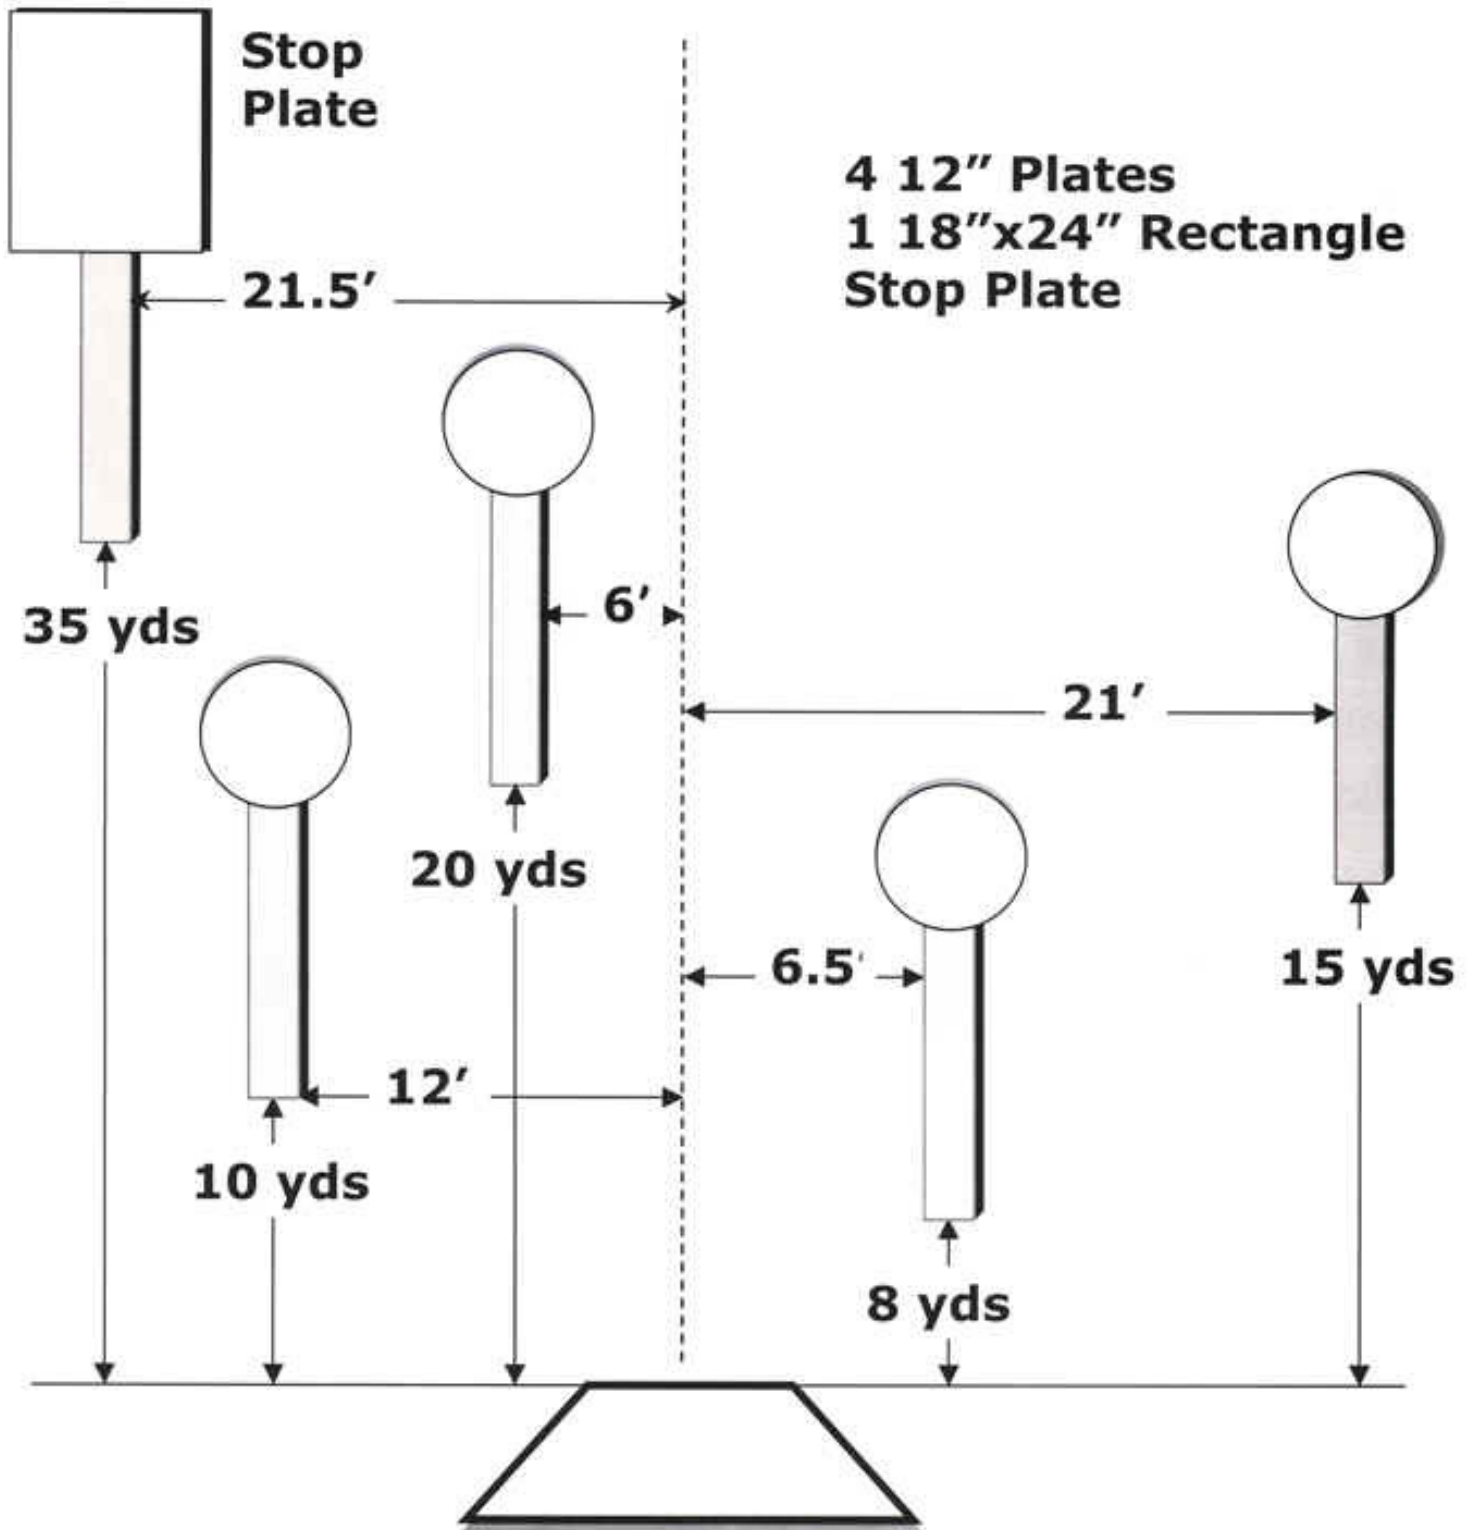

# SAFARILAND

**SPEED OPTION**

BY  
**RIDGELINE, INC.**

**4 10" Plates**  
**1 12" Stop Plate**

**FIVE TO GO**

**Stop Plate**

**7**

# WINCHESTER

AMMUNITION

**OUTER LIMITS**

4 12" Plates  
1 12" Stop Plate