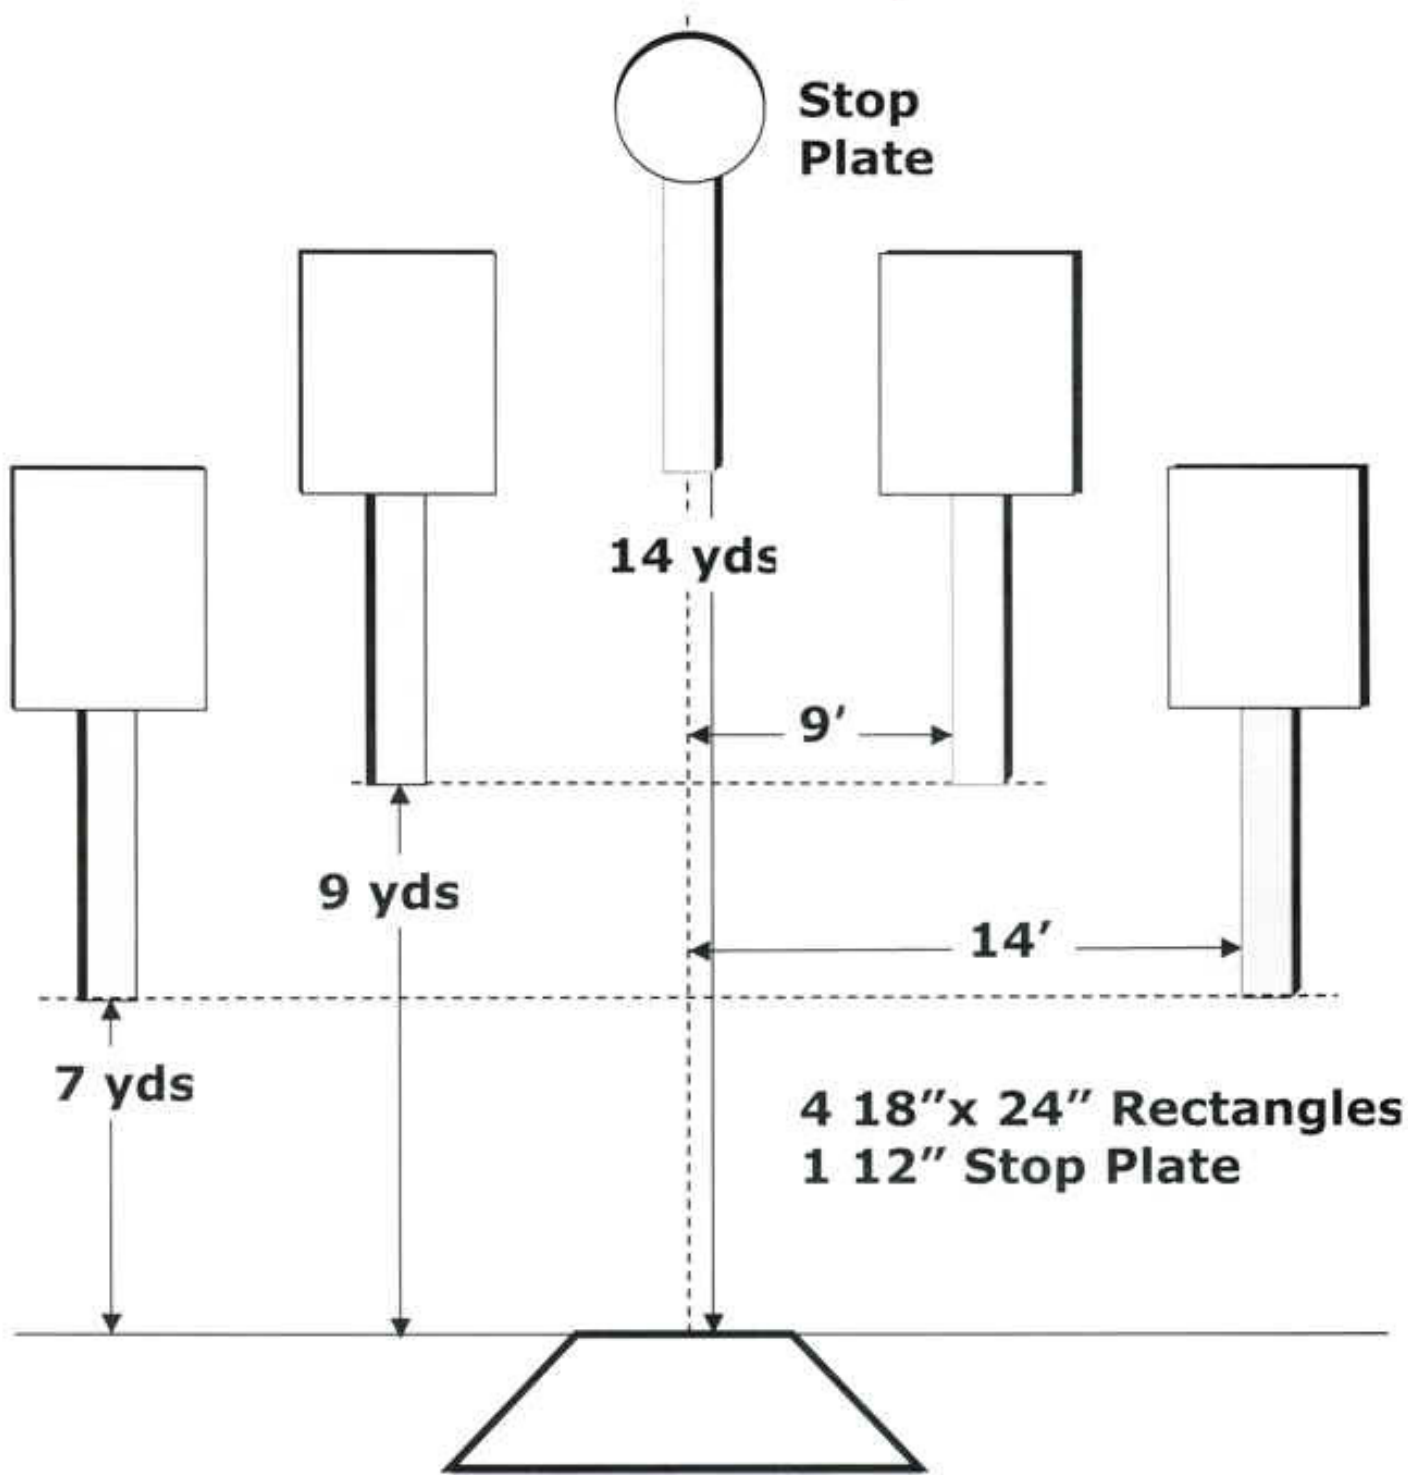

Bar-Sto Precision Machine