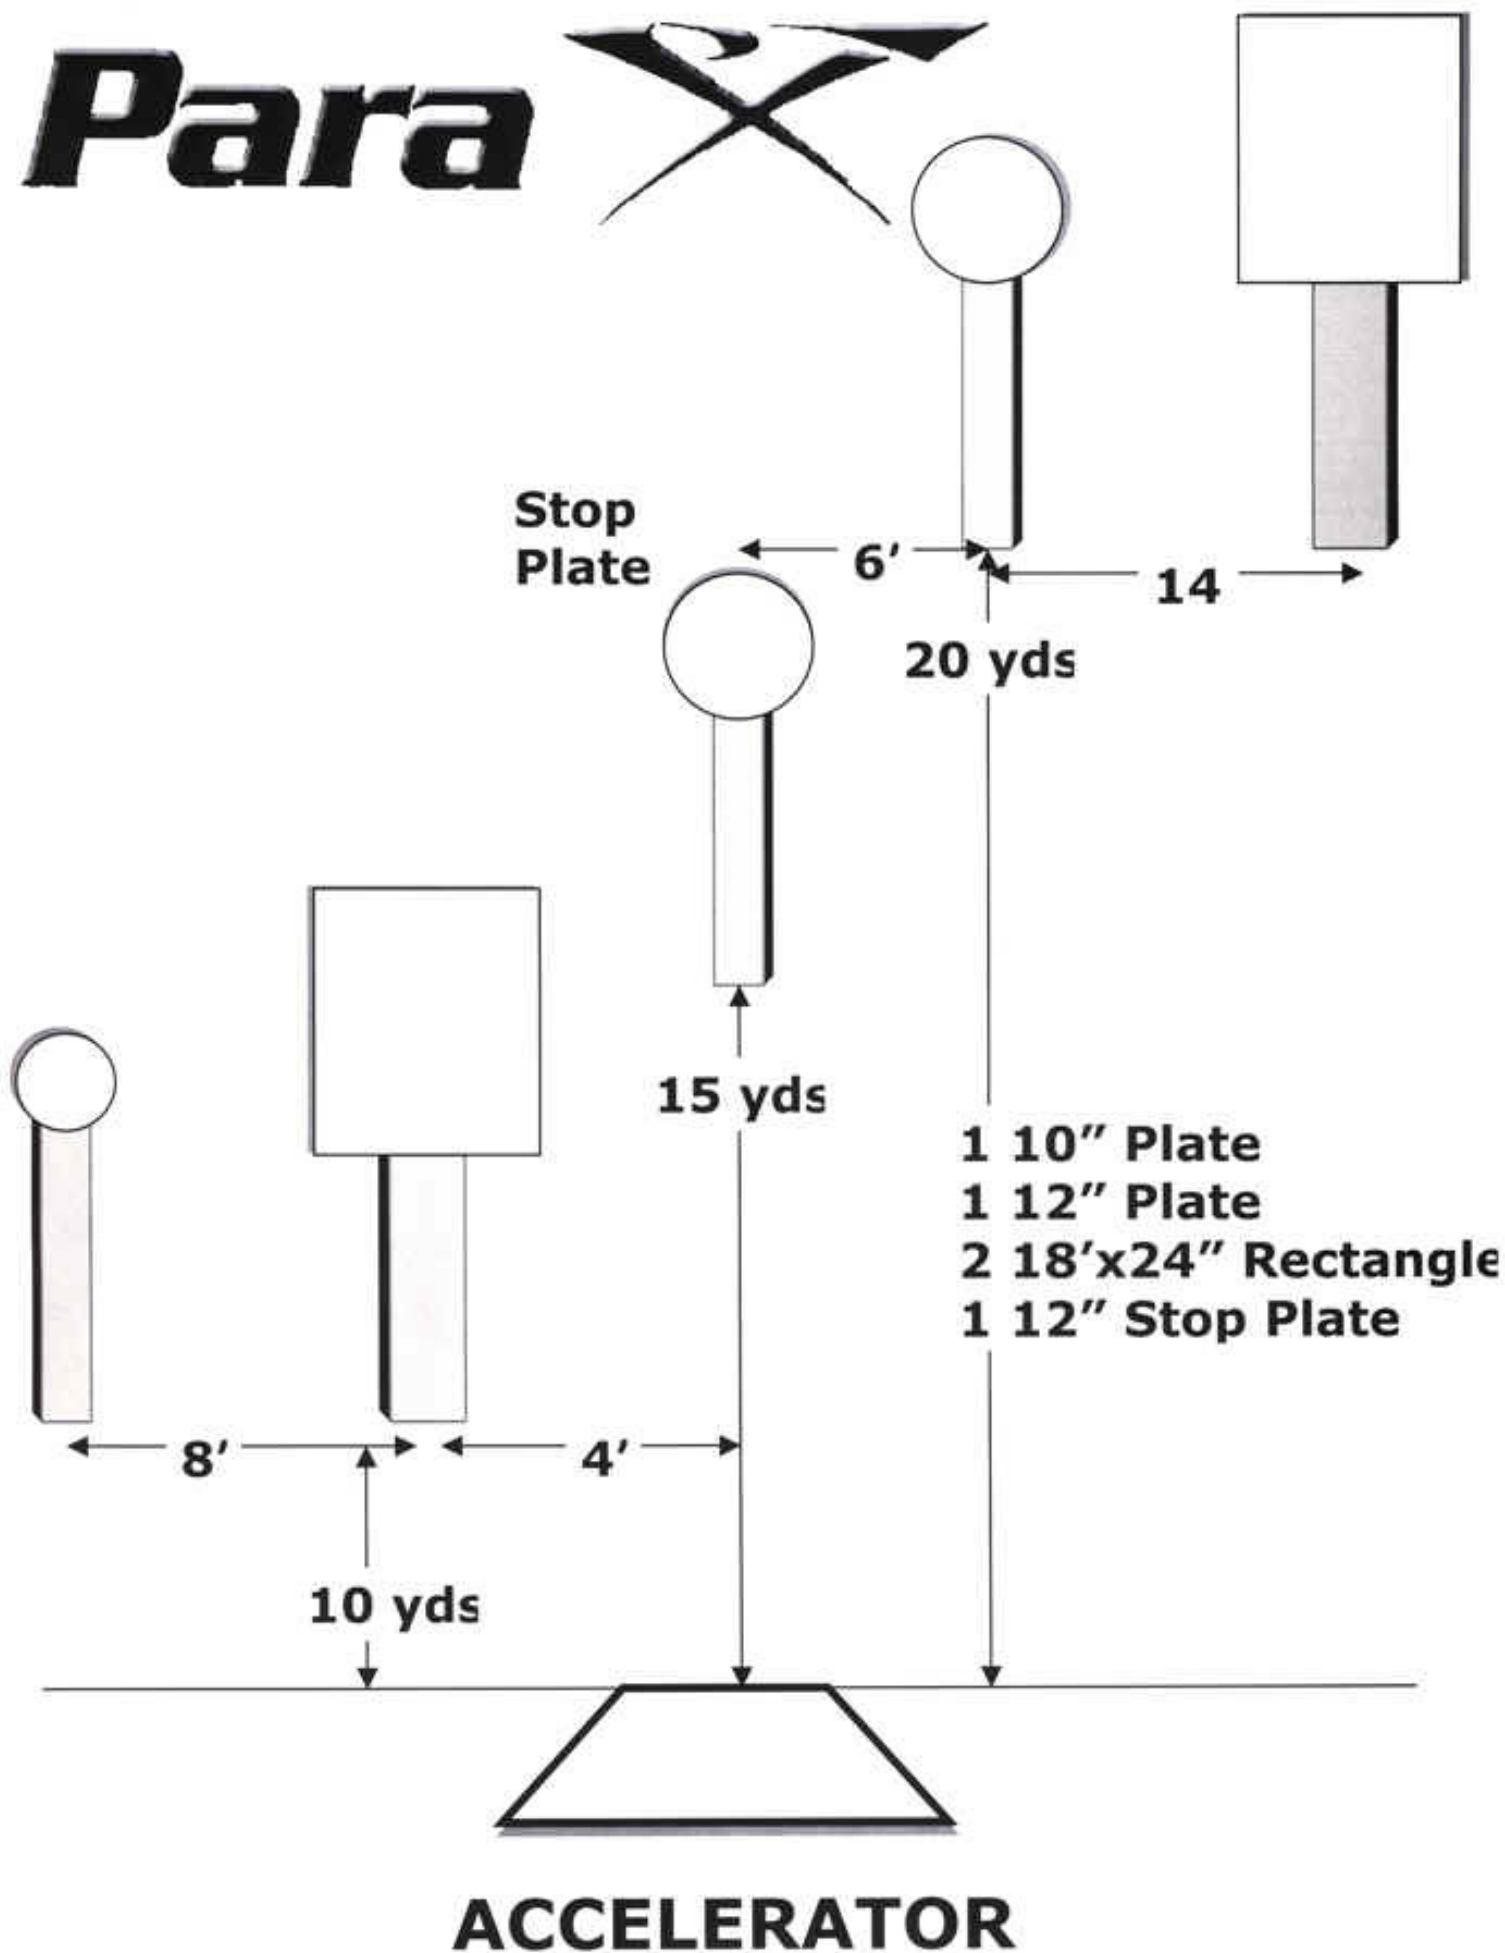

# SAFARILAND

**SPEED OPTION**

BY  
**RIDGELINE, INC.**

**4 10" Plates**  
**1 12" Stop Plate**

**FIVE TO GO**

**Stop Plate**

**7**

# WINCHESTER

AMMUNITION

**OUTER LIMITS**

4 12" Plates  
1 12" Stop Plate