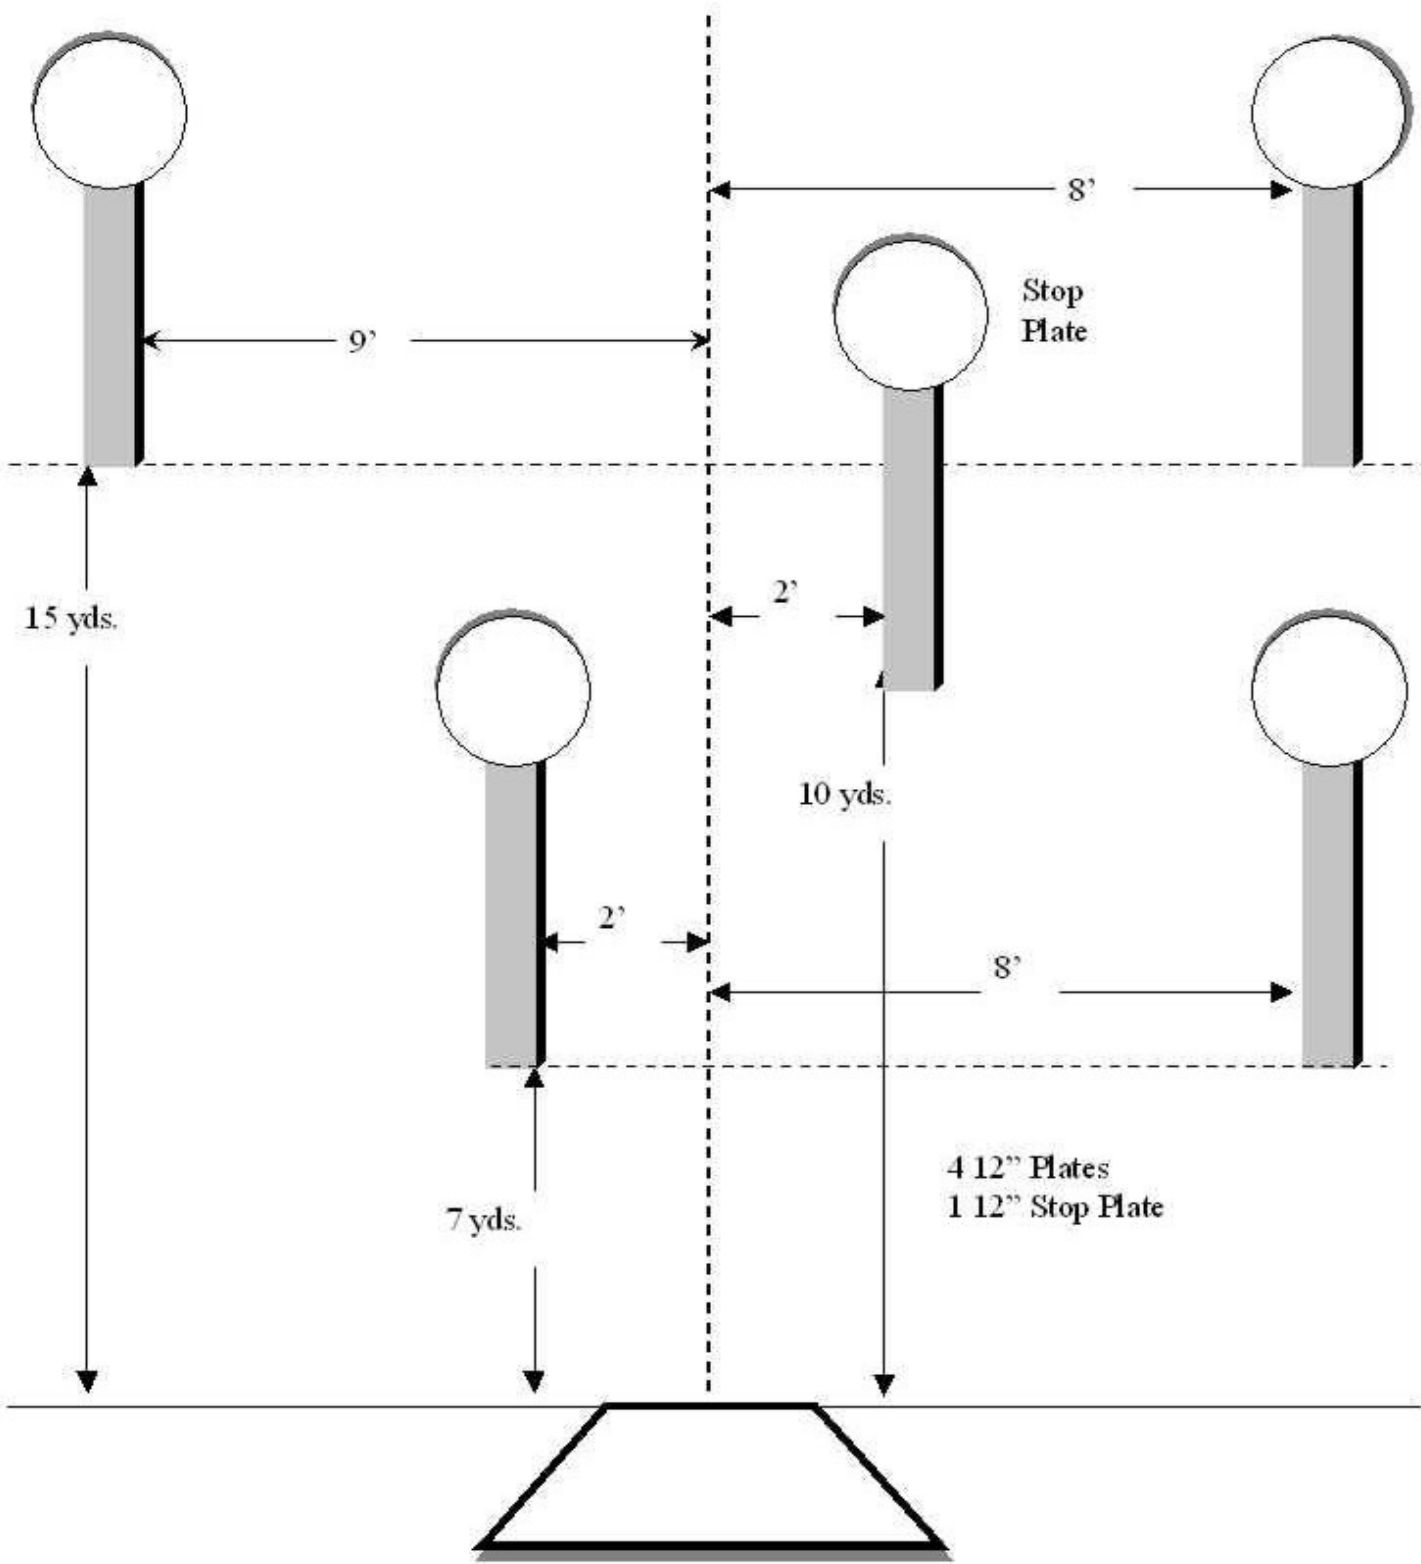

# WINCHESTER

AMMUNITION

**OUTER LIMITS**

4 12" Plates  
1 12" Stop Plate