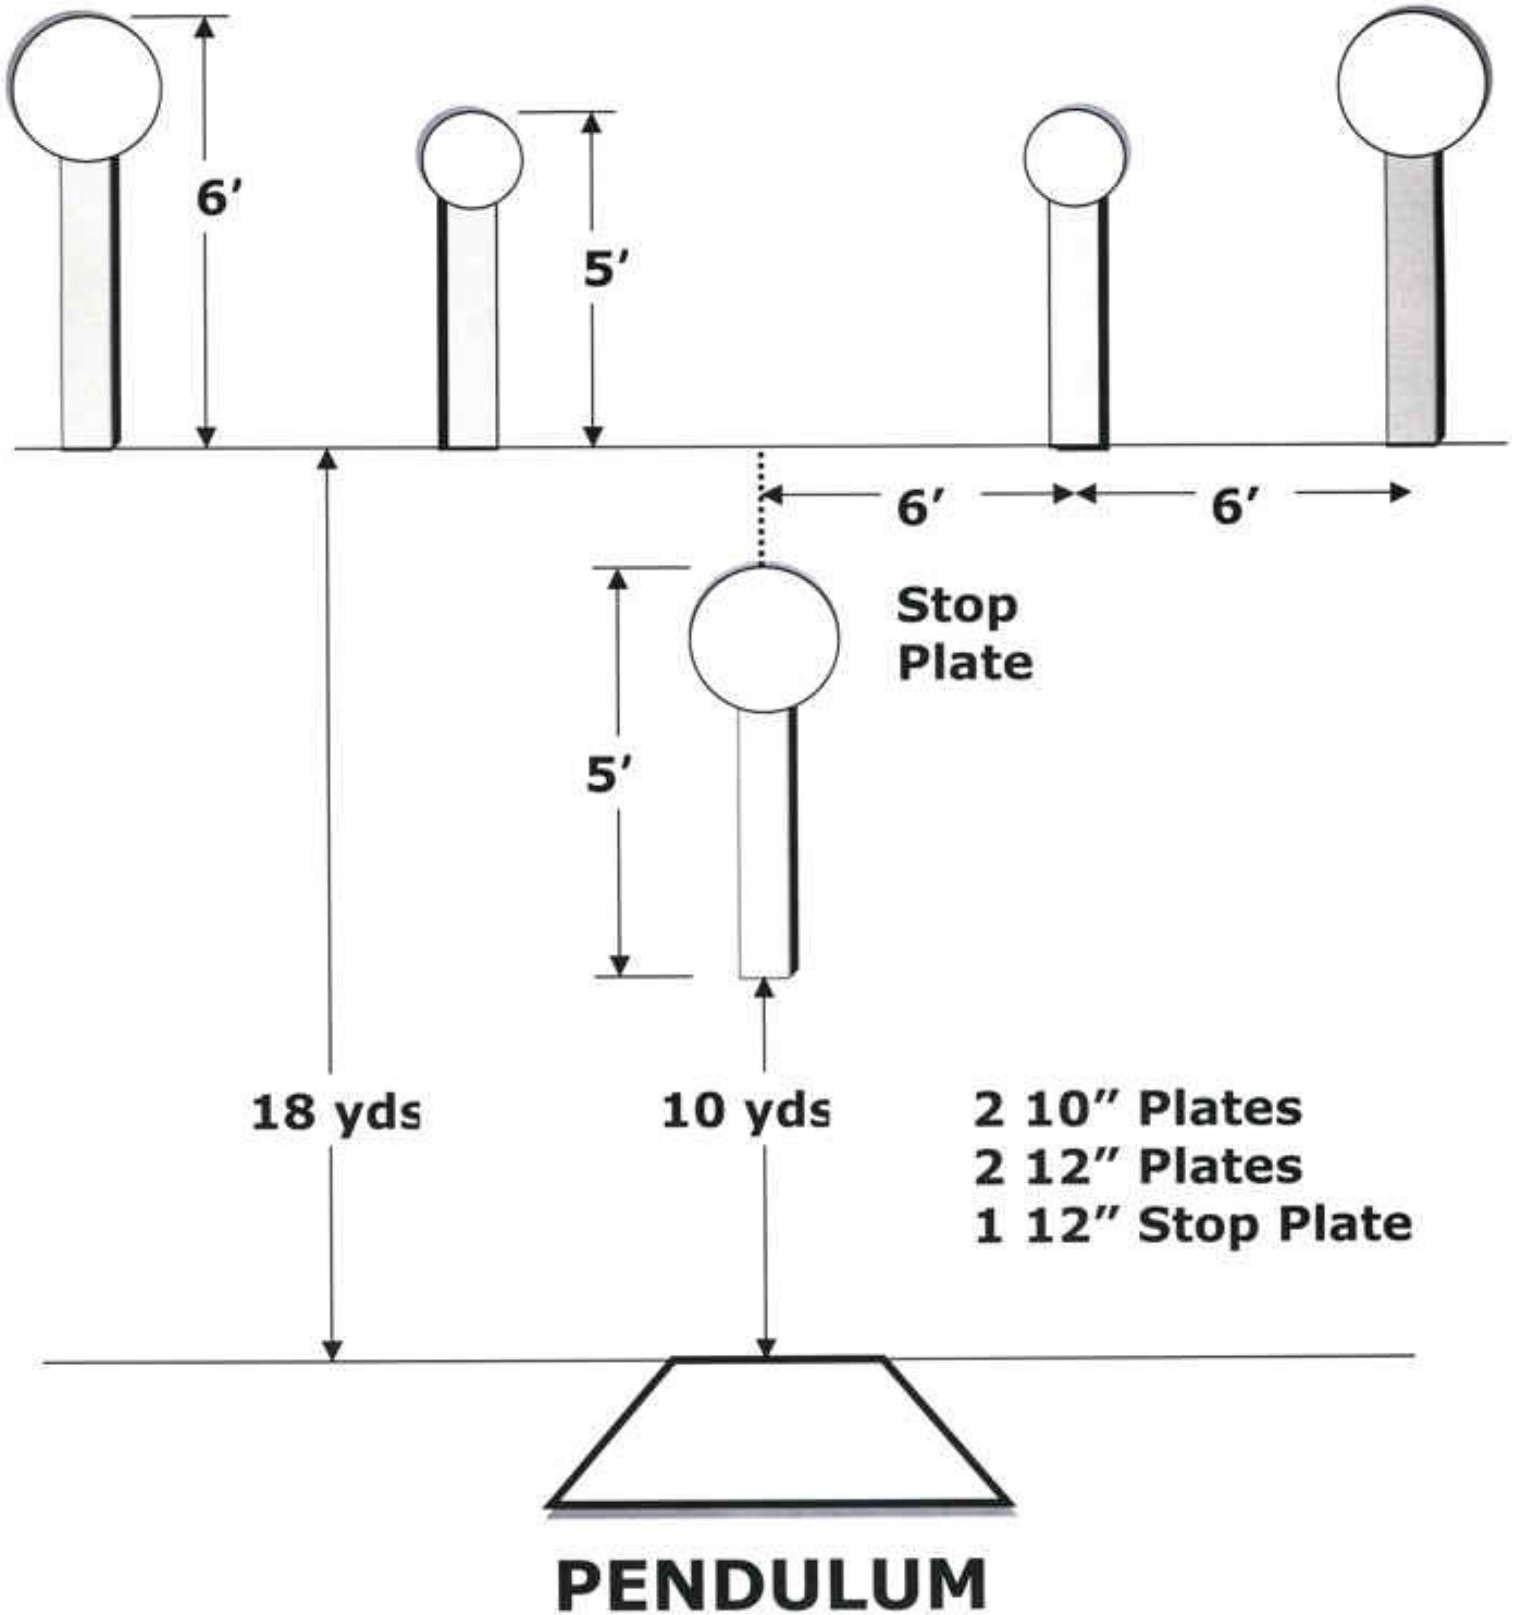

# SAFARILAND

**SPEED OPTION**

BY  
**RIDGELINE, INC.**

**4 10" Plates**  
**1 12" Stop Plate**

**FIVE TO GO**

**Stop Plate**

**7**

# WINCHESTER

AMMUNITION

**OUTER LIMITS**

4 12" Plates  
1 12" Stop Plate